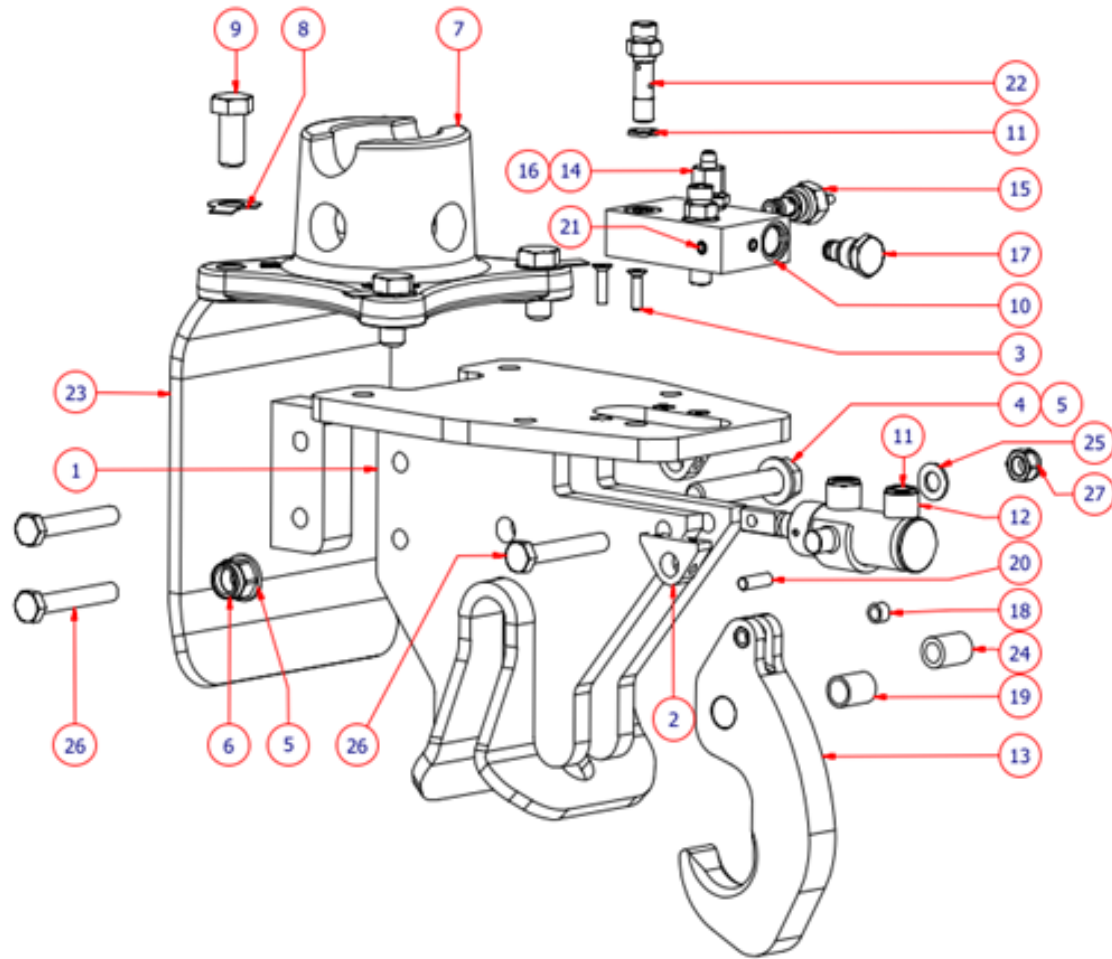

# Spare Parts List

---

LHH-4500

POS	TYPE	DISCRIPTION	QUANTITY
1	75844-RVS	FRAME	1
2	75845	PLATE	2
3	75538	BOLT	4
4	7737	BOLT	1
5	9426	WASHER	2
6	75835	NUT	1
7	9082-XX	SUSPENSION PLATE	1
8	75670-16	LOCK PLATE	4
9	9295	BOLT	4
10	7889	VALVE BLOCK	1
11	7705	JOINT WASHER	4
12	7707	CYLINDER	1
13	75846	HOOK	1
14	75847	NIPPLE	1
15	7698	PRESSURE REGULATING VALVE	1
16	75545	PLUG	1
17	7699	NON-RETURN VALVE	1
18	75839	BEARING BUSH	2
19	75840	BEARING BUSH	1
20	75843	CLEVIS PIN	1
21	75836	SEALING PLUG	2
22	75944	BANJOBOLT ¼"	2
23	75841	SLIDE PLATE STAINLESS	1
24	75830	BUSHING	1
25	9428	WASHER	3
26	75529	BOLT	3
27	9433	NUT	3