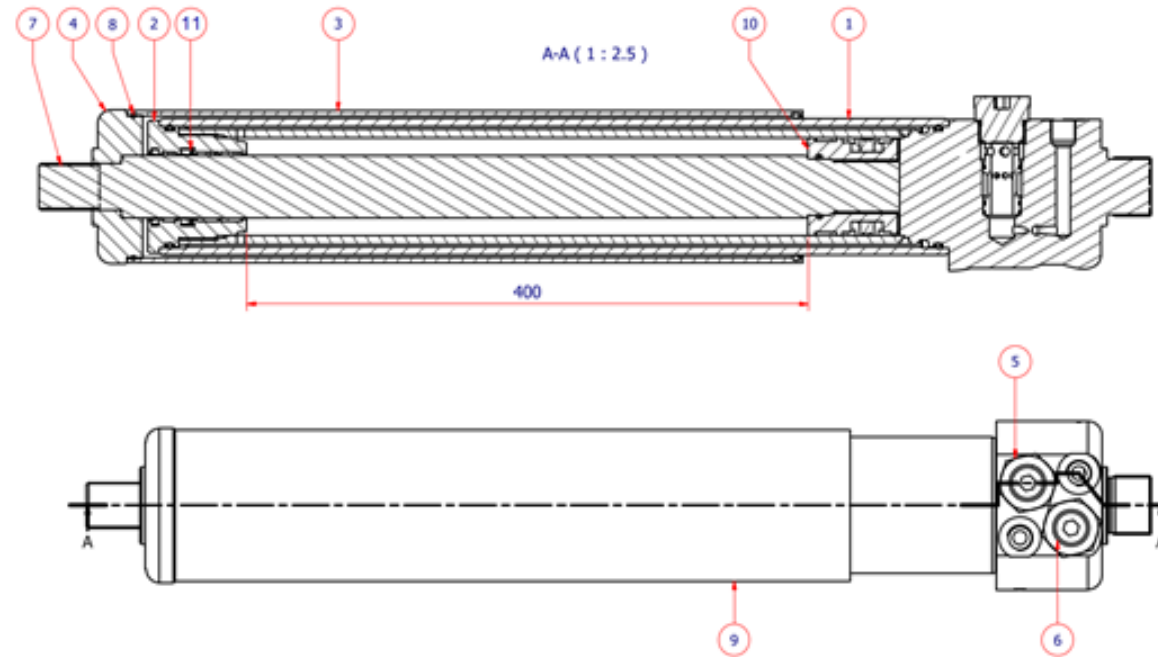

Spare Parts List

RBOX

**RBOX
55-65-80**

Pos.	Specification	Quantity	Part number
1	Side panel left	1	75088
2	Side panel right	1	75090
3	Saddle plate	1	9202
4	Shaft	2	9204
5	Pin	4	7007
6	Weld-on hook	2	75049
7	Steady link	1	7003
8	Pin	2	7004
9	Yoke	1	7006
10	Nut	1	7022
11	Nut	1	7023
12	Locking spanner	1	9203
13	Cylinder	1	7025 B
15	Nut	2	9205
17	Circlip	2	9017
20	Yoke	1	7006-01
24	Suspension plate	1	9082
25	Tab lock plate	2	75848
36	Suspension pin	1	9011
37	Hairpin spring	1	9018
40	Blade	2	9024
41	Split bush	4	9003
42	Bolt	see chart	9025
43	Split bush	4	7011
44	Split bush	2	7010

Grab type	RBOX-55	RBOX-65	RBOX-80
Number of bolts 9025	8	10	10

RBOX
90-100-120

Pos.	Specification	Quantity	Part number
1	Side panel left	1	75089
2	Side panel right	1	75091
3	Saddle plate	1	7043
4	Shaft	2	7044
5	Pin	4	7007
6	Weld-on hook	2	75049
7	Steady link	2	7003
8	Pin	4	7004
9	Yoke	1	7006
10	Nut	1	7022
11	Nut	1	7023
12	Locking spanner	1	9203
13	Cylinder	1	7025 B
15	Nut	2	9205
17	Circlip	4	9017
20	Yoke	1	7006-01
24	Suspension plate	1	9082
25	Tab lock plate	2	75848
36	Suspension pin	1	9011
37	Hairpin spring	1	9018
40	Blade	2	9024
41	Split bush	4	9003
42	Bolt	see chart	9025
43	Split bush	4	7011
44	Split bush	4	7010

Grab type	RBOX-90	RBOX-100	RBOX-120
Number of bolts 9025	14	14	18

Pos.	Part number	Specification	Quantity
1	9111	CYLINDER CASING	1
2	9119	HEAD BUSH	1
3	7021	PISTON ROD PROTECTION	1
4	7024	COVER PLATE	1
5	9200	NON-RETURN VALVE	1
6	75798	COUNTERBALANCE VALVE	1
7	9259	PISTON ROD	1
8	7028	LOCKING WIRE	1
9	7025 B	CYLINDER	1
10	9211	PISTON	1
11	9116	SEAL KIT CYLINDER	1
	9201	SEAL KIT NON-RETURN VALVE	1
	9116	SEAL KIT COUNTERBALANCE VALVE	1