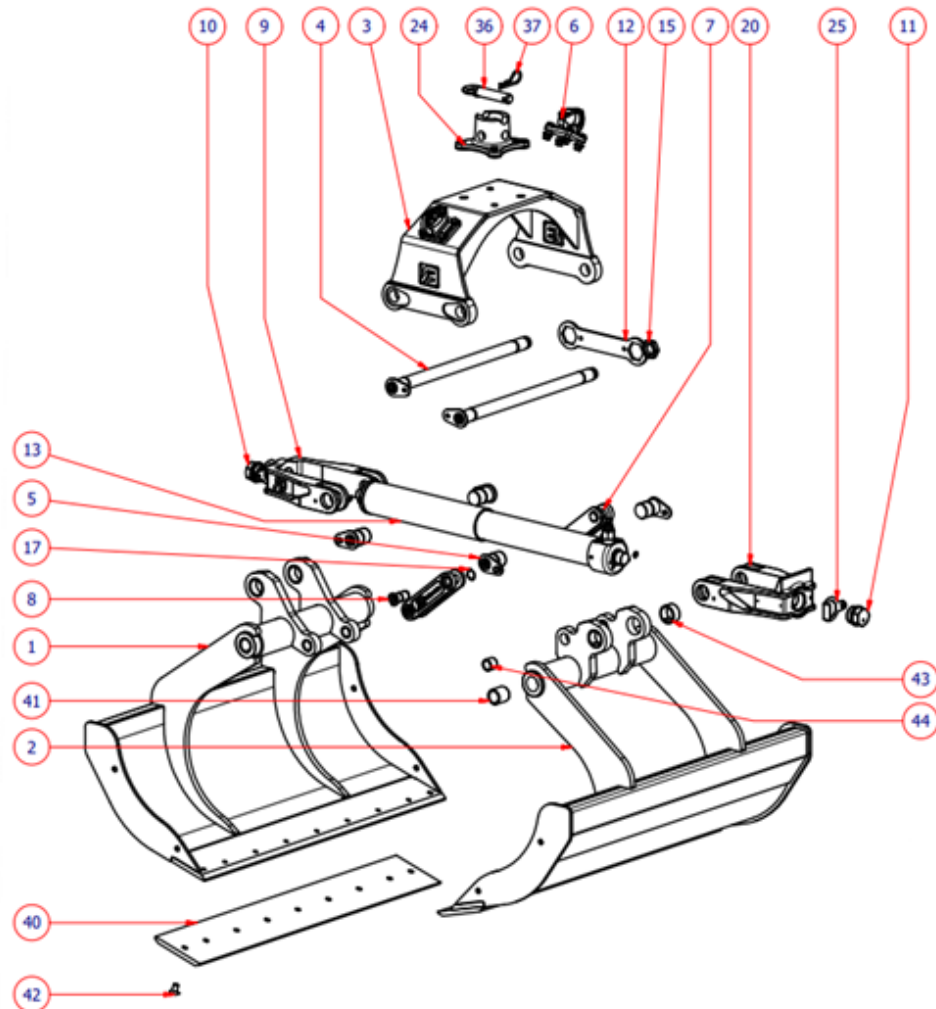

Spare Parts List

RBOX

**RBOX
55-65-80**

Pos.	Specification	Quantity	Part number
1	Side panel left	1	75088
2	Side panel right	1	75090
3	Saddle plate	1	9202
4	Shaft	2	9204
5	Pin	4	7007
6	Weld-on hook	2	75049
7	Steady link	1	7003
8	Pin	2	7004
9	Yoke	1	7006
10	Nut	1	7022
11	Nut	1	7023
12	Locking spanner	1	9203
13	Cylinder	1	7025 B
15	Nut	2	9205
17	Circlip	2	9017
20	Yoke	1	7006-01
24	Suspension plate	1	9082
25	Tab lock plate	2	75848
36	Suspension pin	1	9011
37	Hairpin spring	1	9018
40	Blade	2	9024
41	Split bush	4	9003
42	Bolt	see chart	9025
43	Split bush	4	7011
44	Split bush	2	7010

Grab type	RBOX-55	RBOX-65	RBOX-80
Number of bolts 9025	8	10	10

RBOX
90-100-120

Pos.	Specification	Quantity	Part number
1	Side panel left	1	75089
2	Side panel right	1	75091
3	Saddle plate	1	7043
4	Shaft	2	7044
5	Pin	4	7007
6	Weld-on hook	2	75049
7	Steady link	2	7003
8	Pin	4	7004
9	Yoke	1	7006
10	Nut	1	7022
11	Nut	1	7023
12	Locking spanner	1	9203
13	Cylinder	1	7025 B
15	Nut	2	9205
17	Circlip	4	9017
20	Yoke	1	7006-01
24	Suspension plate	1	9082
25	Tab lock plate	2	75848
36	Suspension pin	1	9011
37	Hairpin spring	1	9018
40	Blade	2	9024
41	Split bush	4	9003
42	Bolt	see chart	9025
43	Split bush	4	7011
44	Split bush	4	7010

Grab type	RBOX-90	RBOX-100	RBOX-120
Number of bolts 9025	14	14	18

Pos.	Part number	Specification	Quantity
1	9111	CYLINDER CASING	1
2	9119	HEAD BUSH	1
3	7021	PISTON ROD PROTECTION	1
4	7024	COVER PLATE	1
5	9200	NON-RETURN VALVE	1
6	75798	COUNTERBALANCE VALVE	1
7	9259	PISTON ROD	1
8	7028	LOCKING WIRE	1
9	7025 B	CYLINDER	1
10	9211	PISTON	1
11	9116	SEAL KIT CYLINDER	1
	9201	SEAL KIT NON-RETURN VALVE	1
	9116	SEAL KIT COUNTERBALANCE VALVE	1