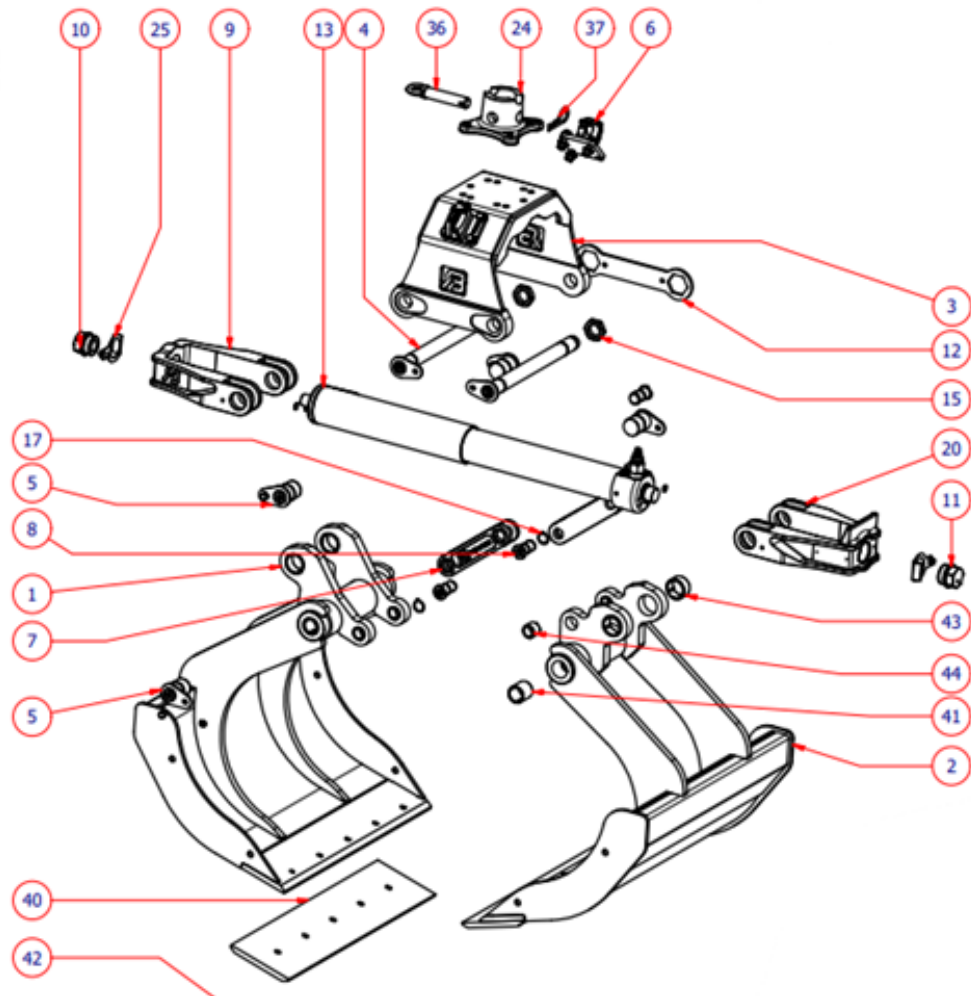

Spare Parts List

RBOX

**RBOX
55-65-80**

Pos.	Specification	Quantity	Part number
1	Side panel left	1	75088
2	Side panel right	1	75090
3	Saddle plate	1	9202
4	Shaft	2	9204
5	Pin	4	7007
6	Weld-on hook	2	75049
7	Steady link	1	7003
8	Pin	2	7004
9	Yoke	1	7006
10	Nut	1	7022
11	Nut	1	7023
12	Locking spanner	1	9203
13	Cylinder	1	7025 B
15	Nut	2	9205
17	Circlip	2	9017
20	Yoke	1	7006-01
24	Suspension plate	1	9082
25	Tab lock plate	2	75848
36	Suspension pin	1	9011
37	Hairpin spring	1	9018
40	Blade	2	9024
41	Split bush	4	9003
42	Bolt	see chart	9025
43	Split bush	4	7011
44	Split bush	2	7010

Grab type	RBOX-55	RBOX-65	RBOX-80
Number of bolts 9025	8	10	10

RBOX
90-100-120

Pos.	Specification	Quantity	Part number
1	Side panel left	1	75089
2	Side panel right	1	75091
3	Saddle plate	1	7043
4	Shaft	2	7044
5	Pin	4	7007
6	Weld-on hook	2	75049
7	Steady link	2	7003
8	Pin	4	7004
9	Yoke	1	7006
10	Nut	1	7022
11	Nut	1	7023
12	Locking spanner	1	9203
13	Cylinder	1	7025 B
15	Nut	2	9205
17	Circlip	4	9017
20	Yoke	1	7006-01
24	Suspension plate	1	9082
25	Tab lock plate	2	75848
36	Suspension pin	1	9011
37	Hairpin spring	1	9018
40	Blade	2	9024
41	Split bush	4	9003
42	Bolt	see chart	9025
43	Split bush	4	7011
44	Split bush	4	7010

Grab type	RBOX-90	RBOX-100	RBOX-120
Number of bolts 9025	14	14	18

Pos.	Part number	Specification	Quantity
1	9111	CYLINDER CASING	1
2	9119	HEAD BUSH	1
3	7021	PISTON ROD PROTECTION	1
4	7024	COVER PLATE	1
5	9200	NON-RETURN VALVE	1
6	75798	COUNTERBALANCE VALVE	1
7	9259	PISTON ROD	1
8	7028	LOCKING WIRE	1
9	7025 B	CYLINDER	1
10	9211	PISTON	1
11	9116	SEAL KIT CYLINDER	1
	9201	SEAL KIT NON-RETURN VALVE	1
	9116	SEAL KIT COUNTERBALANCE VALVE	1