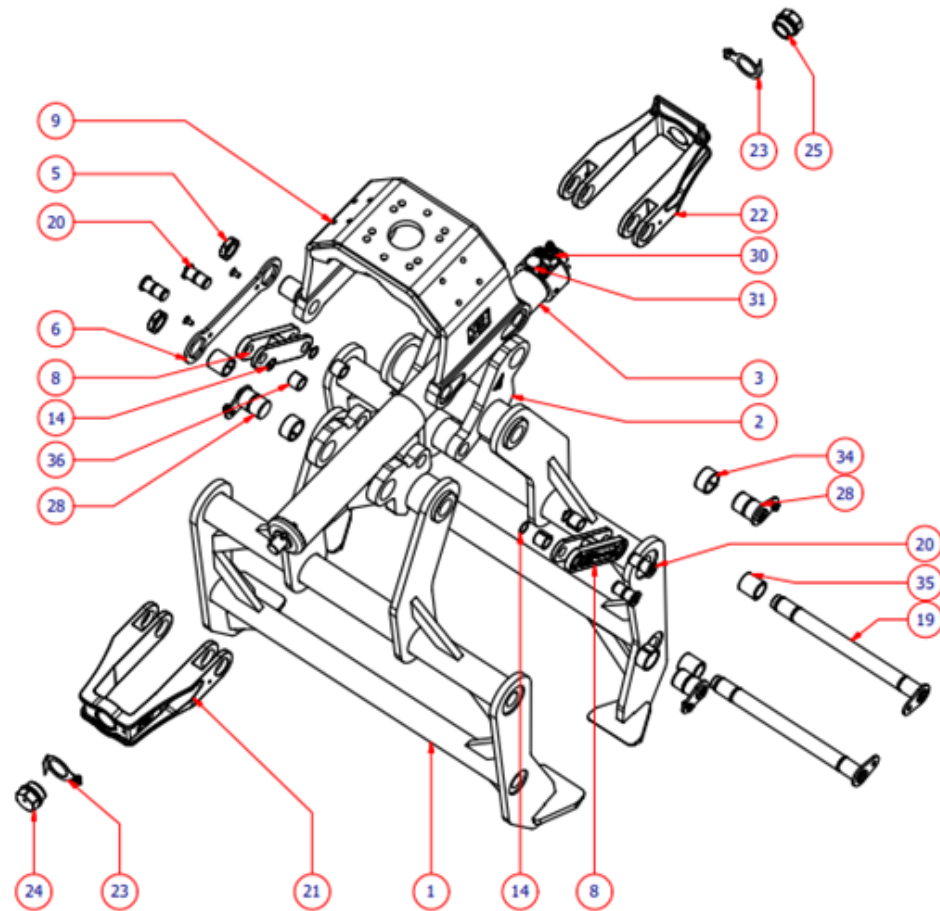

Spare Parts List

RBRP 200

RBRP-200

Pos	Part number	Quantity	Specification
1	75926	1	Leg construction left
2	75927	1	Leg construction right
3	7025	1	Cylinder
5	9205	2	Nut
6	9203	1	Locking spanner
8	7003	2	Steady link
9	9202-Z	1	Saddle plate
14	9017	4	Snap ring
19	9204	2	Shaft
20	7004	4	Pin
21	7006	1	Yoke
22	7006-01	1	Yoke
23	75848	2	Tab lock plate
24	7022	1	Nut
25	7023	1	Nut
28	7007	4	Pin
30	75798	1	Counterbalance valve
31	9200	1	Non-return valve
34	7011	4	Split bushing
35	9003	4	Split bushing
36	7010	4	Split bushing

Pos	Part number	Specification	Quantity
1	9111	Cylinder casing	1
2	9119	Head bush	1
3	7021	Piston rod protection	1
4	7024	Cover plate	1
5	9200	Non-return valve	1
6	75798	Counterbalance valve	1
7	9259	Piston rod	1
8	7026	Locking wire	1
9	7025	Cylinder	1
10	9211	Piston	1
11	9116	Seal kit cylinder	1
	9201	Seal kit non-return valve	1
	75824	Seal kit counterbalance valve	1