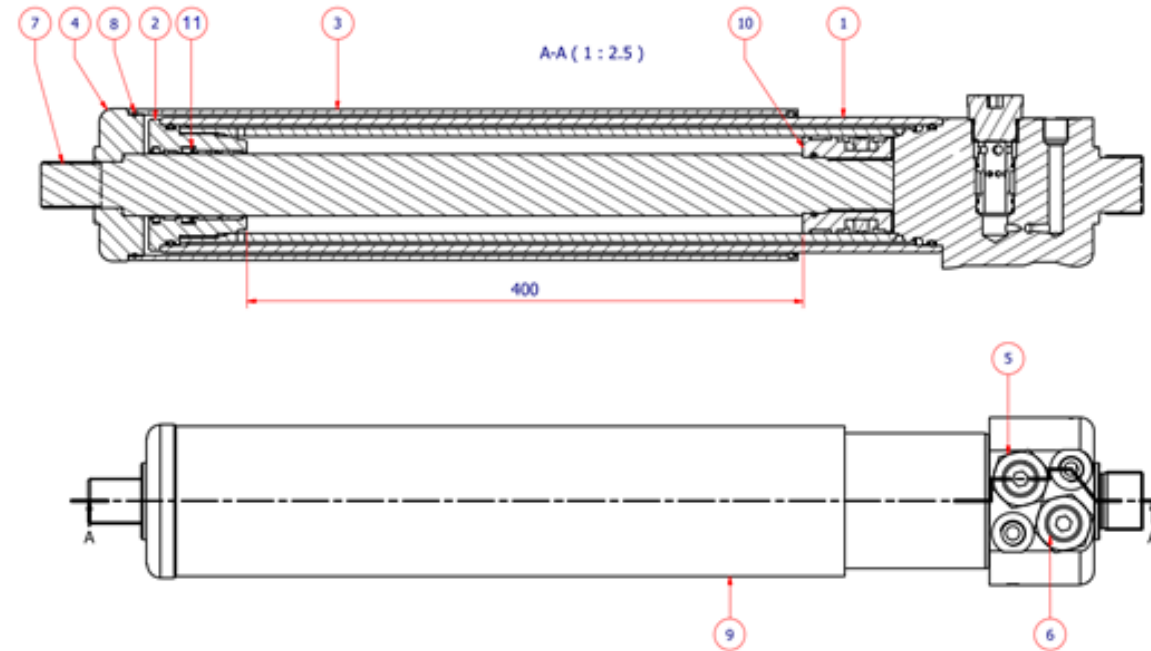

Spare Parts List

RBRP 200

RBRP-200

Pos	Part number	Quantity	Specification
1	75926	1	Leg construction left
2	75927	1	Leg construction right
3	7025	1	Cylinder
5	9205	2	Nut
6	9203	1	Locking spanner
8	7003	2	Steady link
9	9202-Z	1	Saddle plate
14	9017	4	Snap ring
19	9204	2	Shaft
20	7004	4	Pin
21	7006	1	Yoke
22	7006-01	1	Yoke
23	75848	2	Tab lock plate
24	7022	1	Nut
25	7023	1	Nut
28	7007	4	Pin
30	75798	1	Counterbalance valve
31	9200	1	Non-return valve
34	7011	4	Split bushing
35	9003	4	Split bushing
36	7010	4	Split bushing

Pos	Part number	Specification	Quantity
1	9111	Cylinder casing	1
2	9119	Head bush	1
3	7021	Piston rod protection	1
4	7024	Cover plate	1
5	9200	Non-return valve	1
6	75798	Counterbalance valve	1
7	9259	Piston rod	1
8	7026	Locking wire	1
9	7025	Cylinder	1
10	9211	Piston	1
11	9116	Seal kit cylinder	1
	9201	Seal kit non-return valve	1
	75824	Seal kit counterbalance valve	1